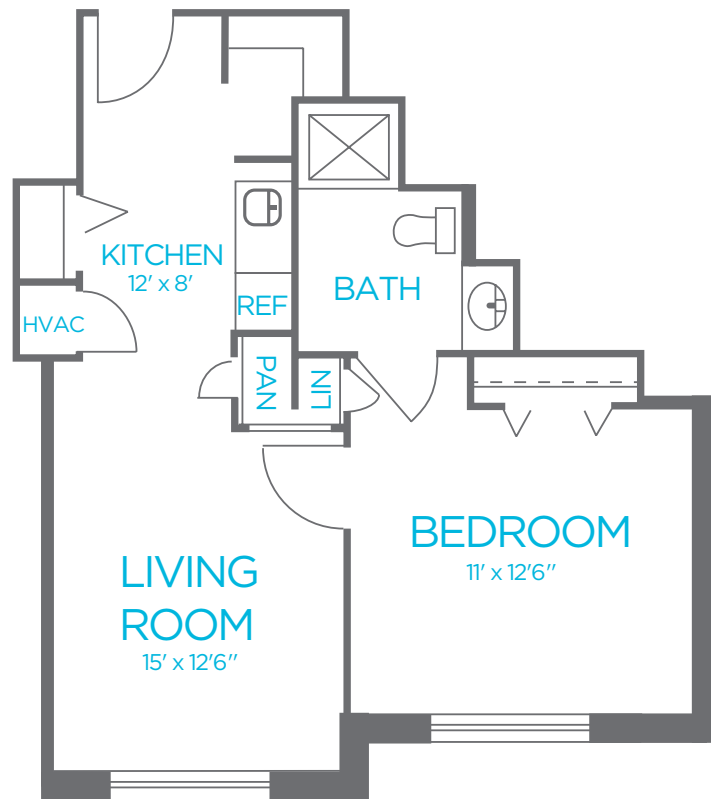

PARKWAY HEIGHTS AT PARKWAY VILLAGE

Assisted Living Floor Plans

Parkway Village

A BAPTIST HEALTH COMMUNITY

Studio Apartment | 365 sq. ft.

One Bedroom Apartment | 488 sq. ft.

Two Bedroom Apartment | 665 sq. ft.