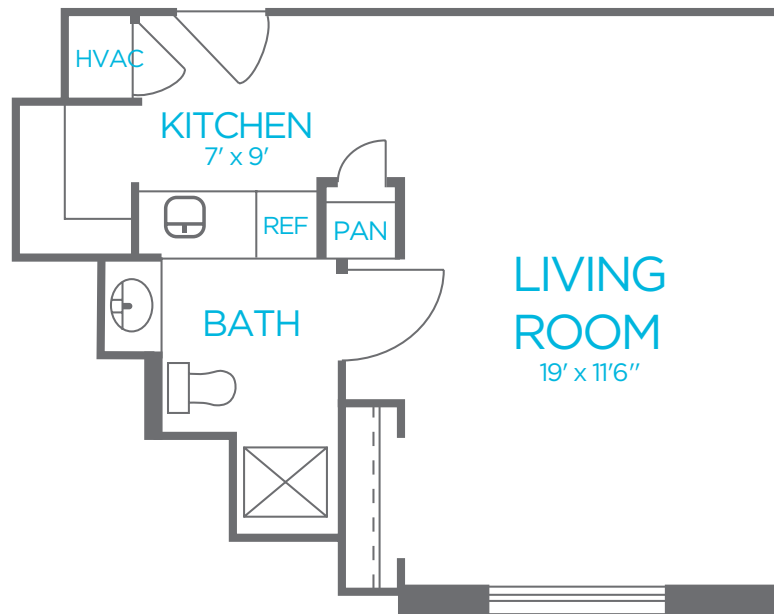

PARKWAY HEIGHTS AT PARKWAY VILLAGE

Assisted Living Floor Plans

Parkway Village

A BAPTIST HEALTH COMMUNITY

Studio Apartment | 365 sq. ft.

One Bedroom Apartment | 488 sq. ft.

Two Bedroom Apartment | 665 sq. ft.