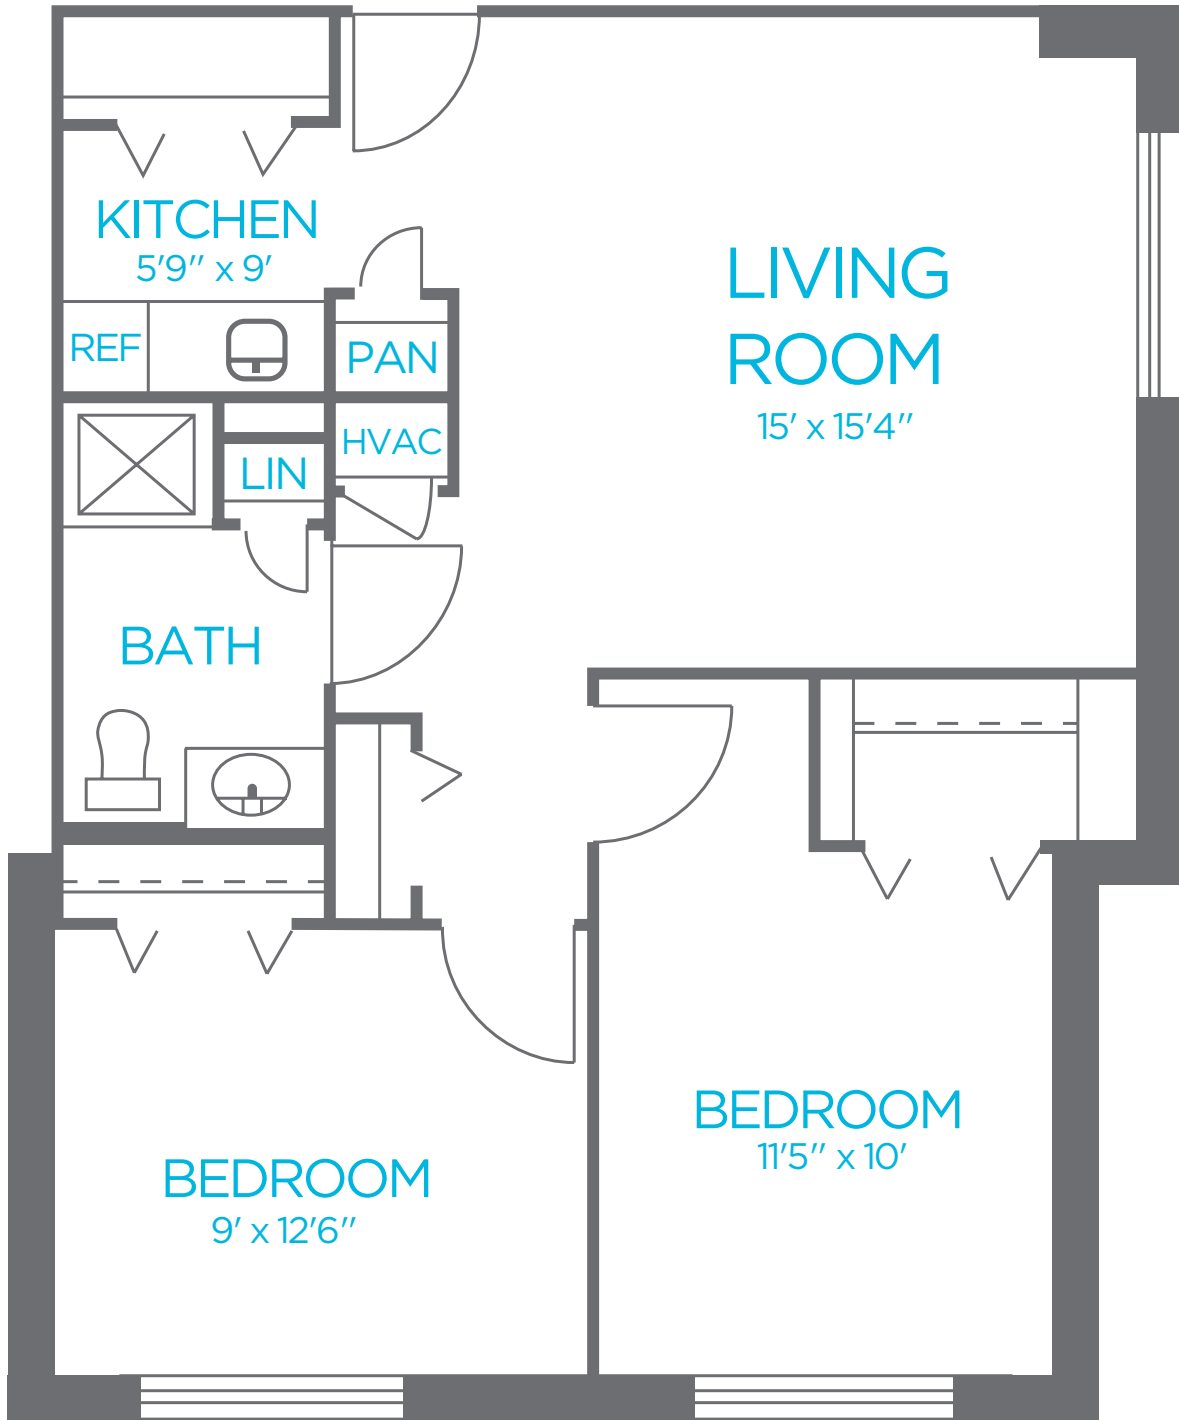

PARKWAY HEIGHTS AT PARKWAY VILLAGE

Assisted Living Floor Plans

Parkway Village

A BAPTIST HEALTH COMMUNITY

Studio Apartment | 365 sq. ft.

One Bedroom Apartment | 488 sq. ft.

Two Bedroom Apartment | 665 sq. ft.