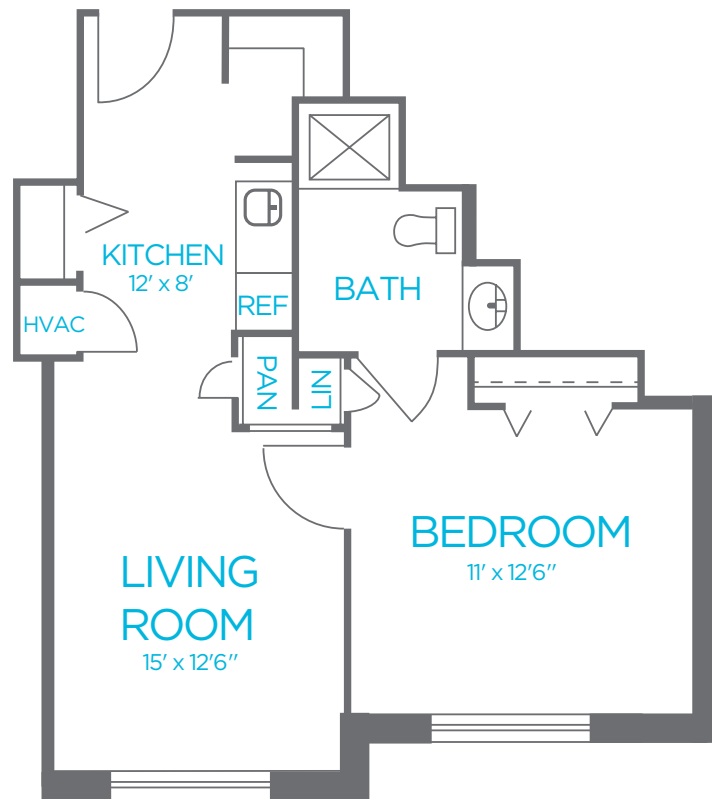

PARKWAY HEIGHTS AT PARKWAY VILLAGE

Assisted Living Floor Plans

Parkway Village

A BAPTIST HEALTH COMMUNITY

Studio Apartment | 365 sq. ft.

One Bedroom Apartment | 488 sq. ft.

Two Bedroom Apartment | 665 sq. ft.