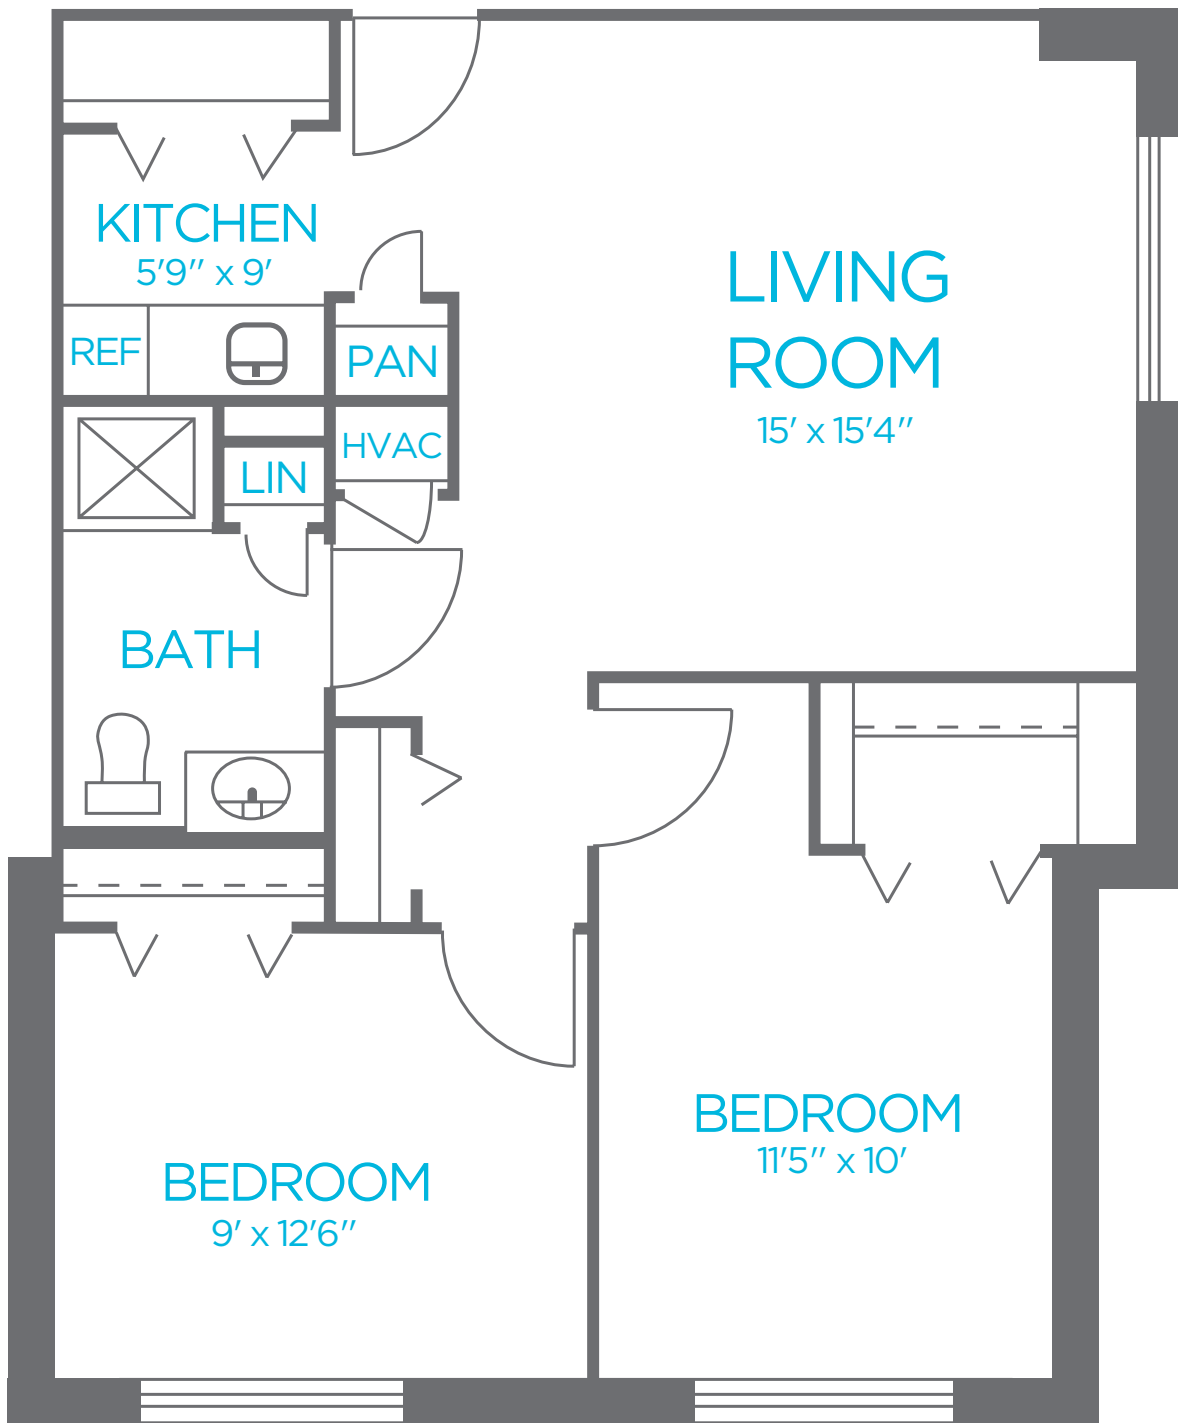

PARKWAY HEIGHTS AT PARKWAY VILLAGE

Assisted Living Floor Plans

Parkway Village

A BAPTIST HEALTH COMMUNITY

Studio Apartment | 365 sq. ft.

One Bedroom Apartment | 488 sq. ft.

Two Bedroom Apartment | 665 sq. ft.