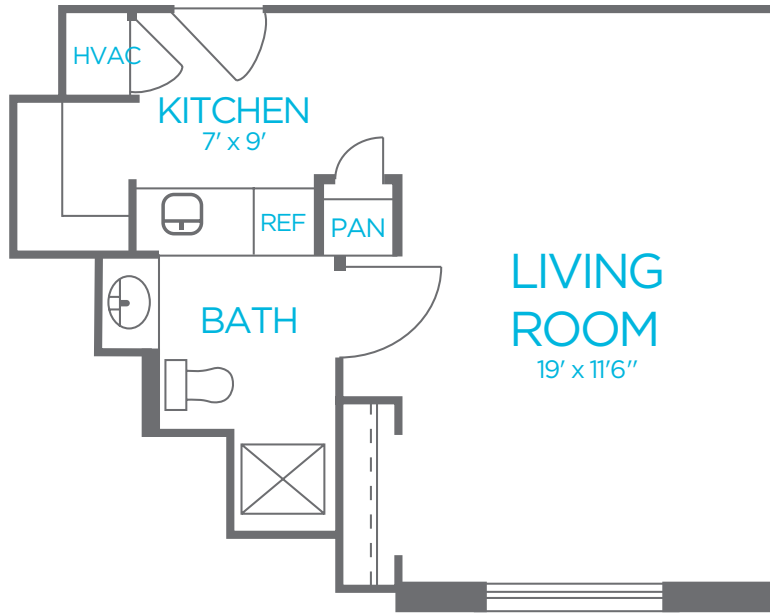

PARKWAY HEIGHTS AT PARKWAY VILLAGE

Assisted Living Floor Plans

Parkway Village

A BAPTIST HEALTH COMMUNITY

Studio Apartment | 365 sq. ft.

One Bedroom Apartment | 488 sq. ft.

Two Bedroom Apartment | 665 sq. ft.