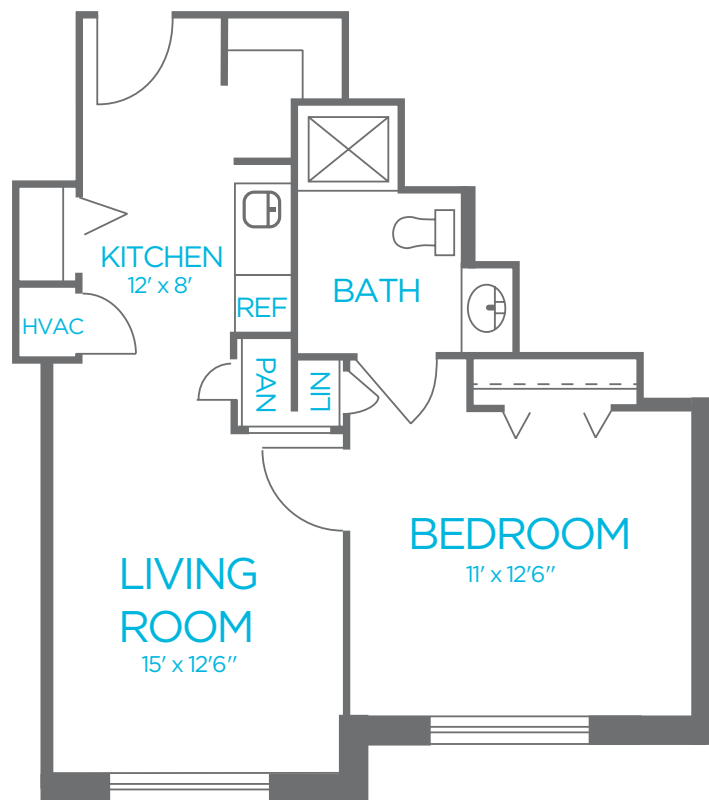

## ASSISTED LIVING

Floor Plans

**Parkway Village**

A BAPTIST HEALTH SENIOR LIVING COMMUNITY

Studio Apartment | 365 sq. ft.

One Bedroom Apartment | 488 sq. ft.

Two Bedroom Apartment | 665 sq. ft.

Assisted Living with Security and Support.