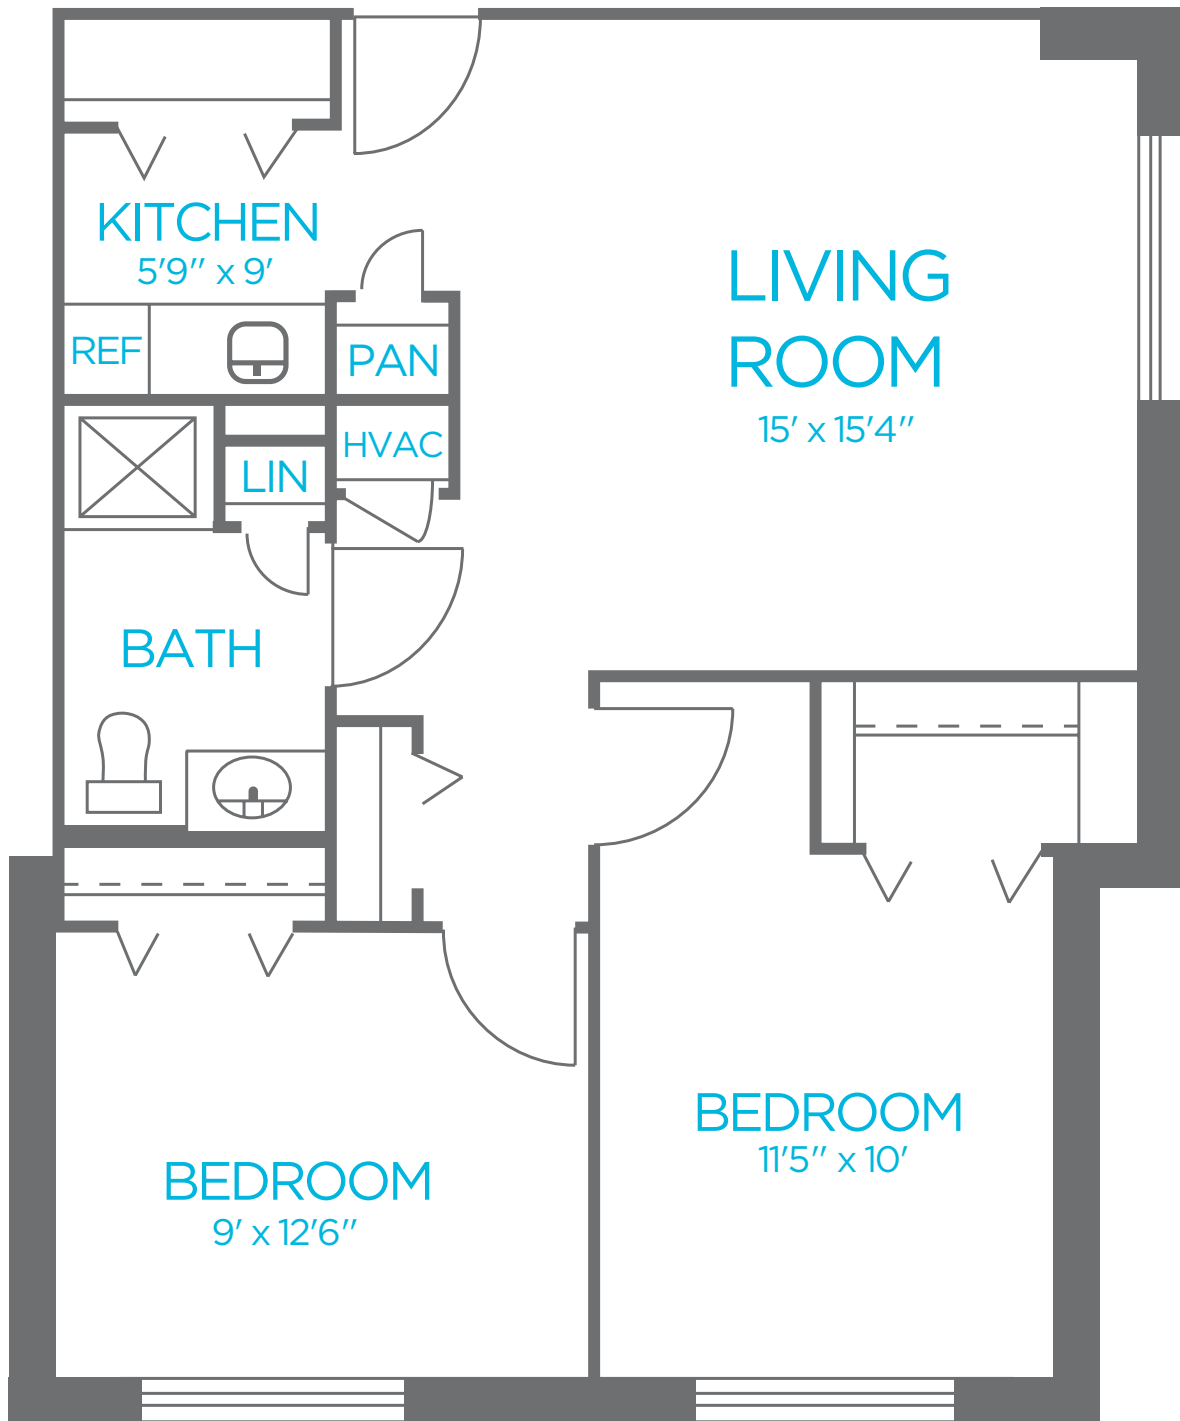

## ASSISTED LIVING

Floor Plans

**Parkway Village**

A BAPTIST HEALTH SENIOR LIVING COMMUNITY

Studio Apartment | 365 sq. ft.

One Bedroom Apartment | 488 sq. ft.

Two Bedroom Apartment | 665 sq. ft.

Assisted Living with Security and Support.