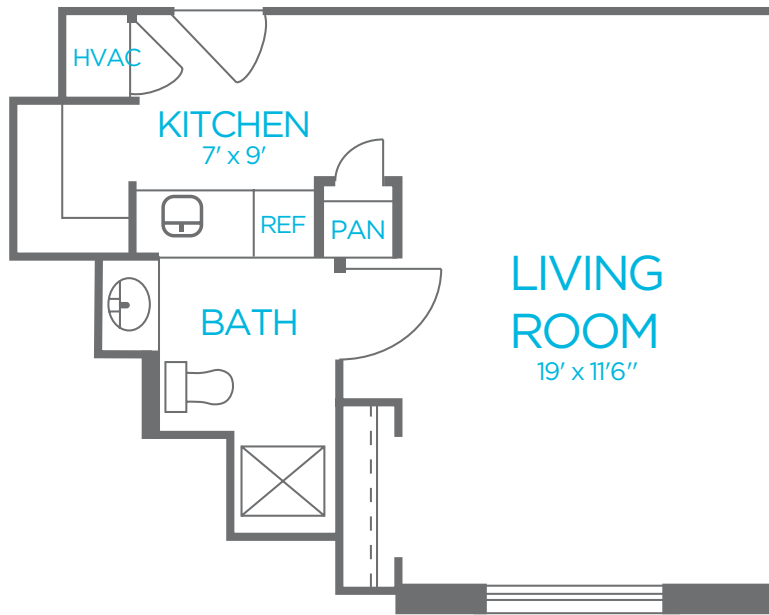

## ASSISTED LIVING

Floor Plans

**Parkway Village**

A BAPTIST HEALTH SENIOR LIVING COMMUNITY

Studio Apartment | 365 sq. ft.

One Bedroom Apartment | 488 sq. ft.

Two Bedroom Apartment | 665 sq. ft.

Assisted Living with Security and Support.